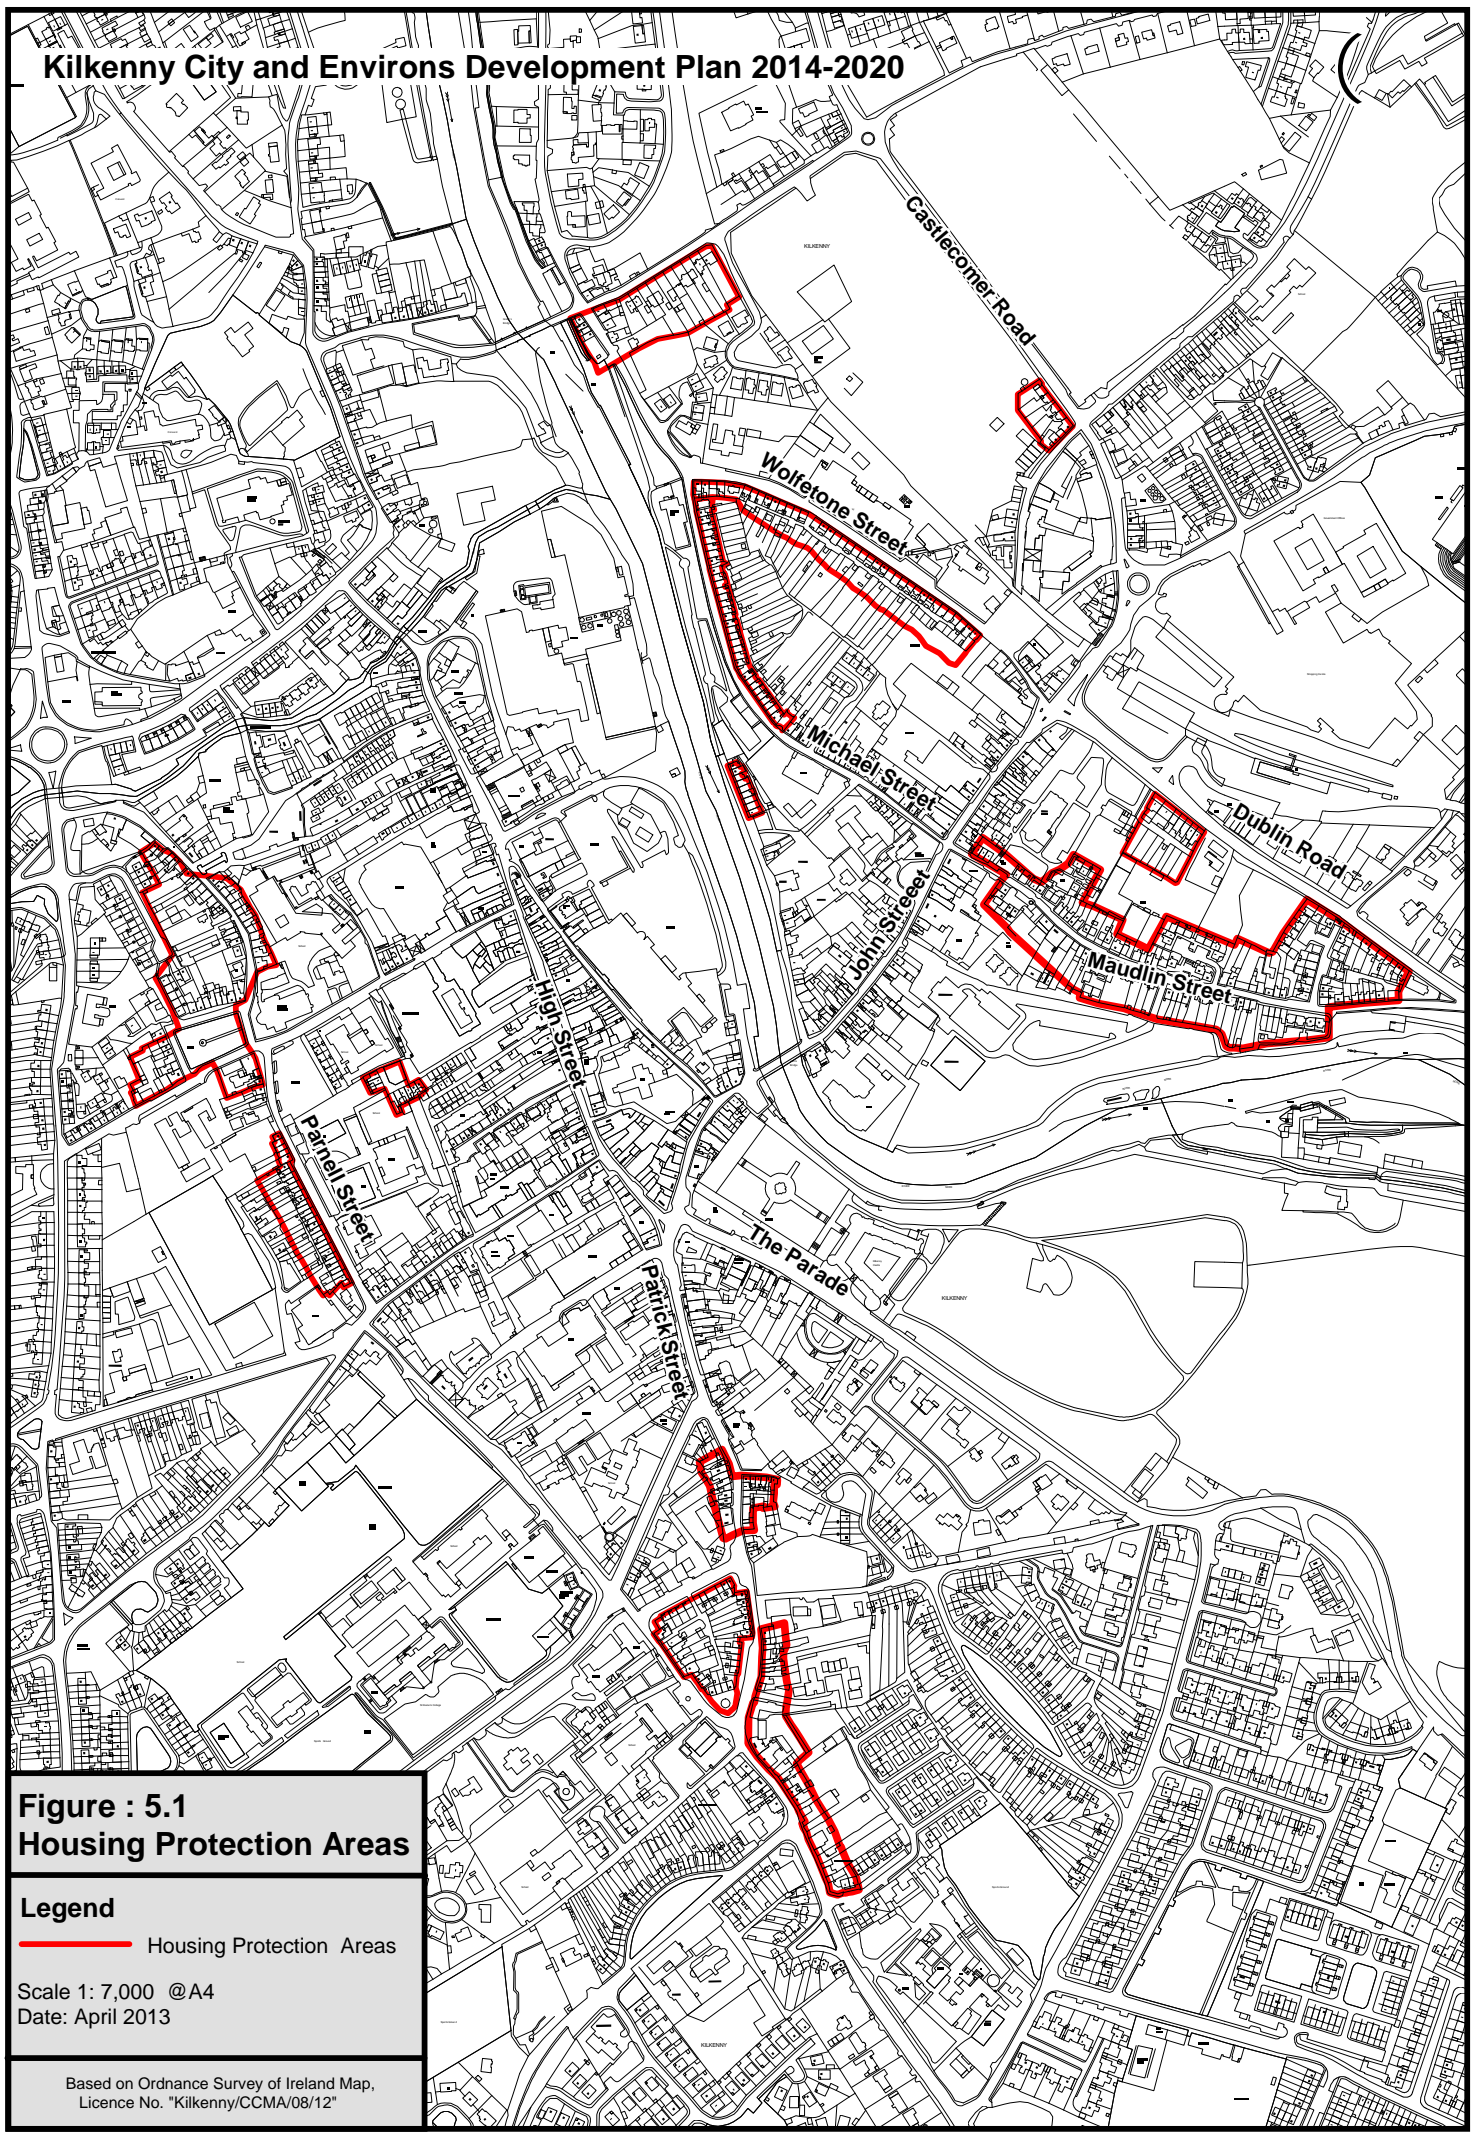

Kilkenny City and Environs Development Plan 2014-2020

Figure : 5.1
Housing Protection Areas

Legend
— Housing Protection Areas

Scale 1: 7,000 @A4
Date: April 2013

Based on Ordnance Survey of Ireland Map,
Licence No. "Kilkenny/CCMA/08/12"